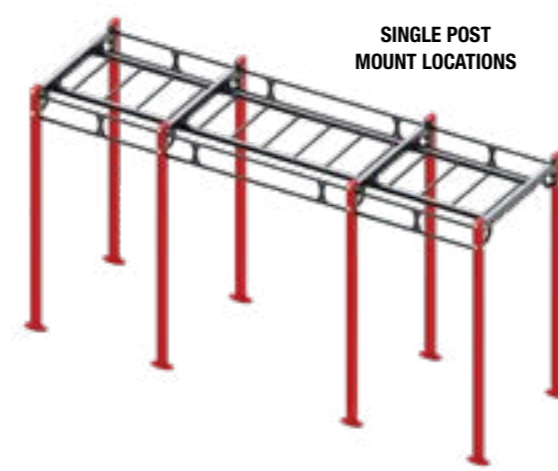

FLYING PULLUP BAR, 4'
SKU: 51-00246-60-KT
MOUNT: DUAL POST

TRIANGLE PULLUP BAR, 4'
SKU: 51-00252-60-KT
MOUNT: DUAL POST

ROCK GRIP PULLUP
SKU: 71-00229-60-KT
MOUNT: DOUBLE PULLUP BAR

NEUTRAL GRIP PULLUP
SKU: 71-00268-60-KT
MOUNT: DOUBLE PULLUP BAR

SQUAT STATION
SKU: 73-00120-60-KT
MOUNT: DUAL POST

MEGA GRIP PULLUP BAR, 4'
SKU: 51-00293-60-KT
MOUNT: MUSCLEUP/POST

SINGLE POST
MOUNT LOCATIONS

UNIVERSAL CLIP ATTACHMENT
SKU: 72-00108-60-KT
MOUNT: POST

STEP-UP
SKU: 71-00100-60-KT
MOUNT: POST