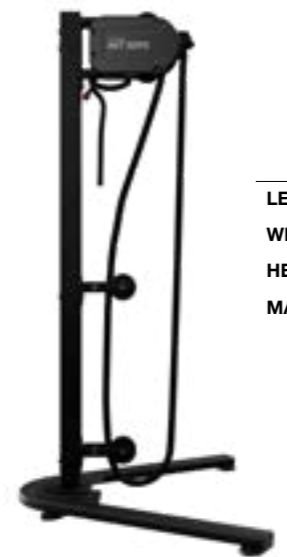

LENGTH	78 in (197 cm)
WIDTH	55 in (140 cm)
HEIGHT	66 in (167 cm)
RUNNING AREA	23 in Wide
STEP-ON HEIGHT	7.5 in (19 cm)
MAX USER WEIGHT	350 lb (159 kg)
MACHINE WEIGHT	441 lb (220 kg)

HIIT Bike 9-4860

LENGTH	51 in (130 cm)
WIDTH	29 in (74 cm)
HEIGHT	58 in (147 cm)
MAX USER WEIGHT	350 lb (159 kg)
USER HEIGHT RANGE	4 ft 11 in to 6 ft 8 in (150 to 203 cm)
MACHINE WEIGHT	146 lb (66 kg)

HIIT UBE 9-4840

LENGTH	70 in (178 cm)
LENGTH WITHOUT RAMP	48 in (121 cm)
WIDTH	36 in (92 cm)
HEIGHT	Up to 73 in (178 cm)
MAX USER WEIGHT	350 lb (159 kg)
MACHINE WEIGHT	320 lb (145 kg)

HIIT Rower 9-4850

LENGTH	96 in (244 cm)
WIDTH	26.5 in (68 cm)
SEAT HEIGHT	14 in (35 cm)
MAX USER WEIGHT	350 lbs (159kg)
MACHINE WEIGHT	82 lb (37 kg)

**Product featured with optional platform*

HIIT SKI 9-4890

LENGTH	85 in (216 cm)
WIDTH	20 in (52 cm)
DEPTH	16 in (40 cm)
MAX USER WEIGHT	350 lbs (159kg)
MACHINE WEIGHT	52 lbs (23 kg)

GROUP EX

HIIT Console

HIIT Rope TD-RPT01

LENGTH	22 in (55.8 cm)
WIDTH	8.2 in (20.7 cm)
HEIGHT	16 in (40.6 cm)
RESISTANCE LEVELS	6 levels of resistance
MACHINE WEIGHT	41.7 lb (18.9 kg)

*Product shown with optional external pulley