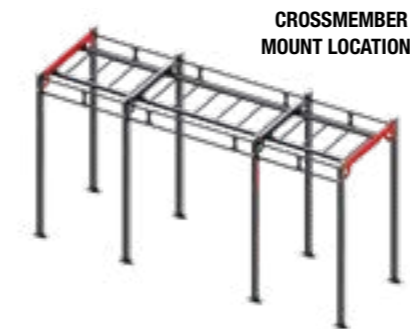

CROSSMEMBER
MOUNT LOCATIONS