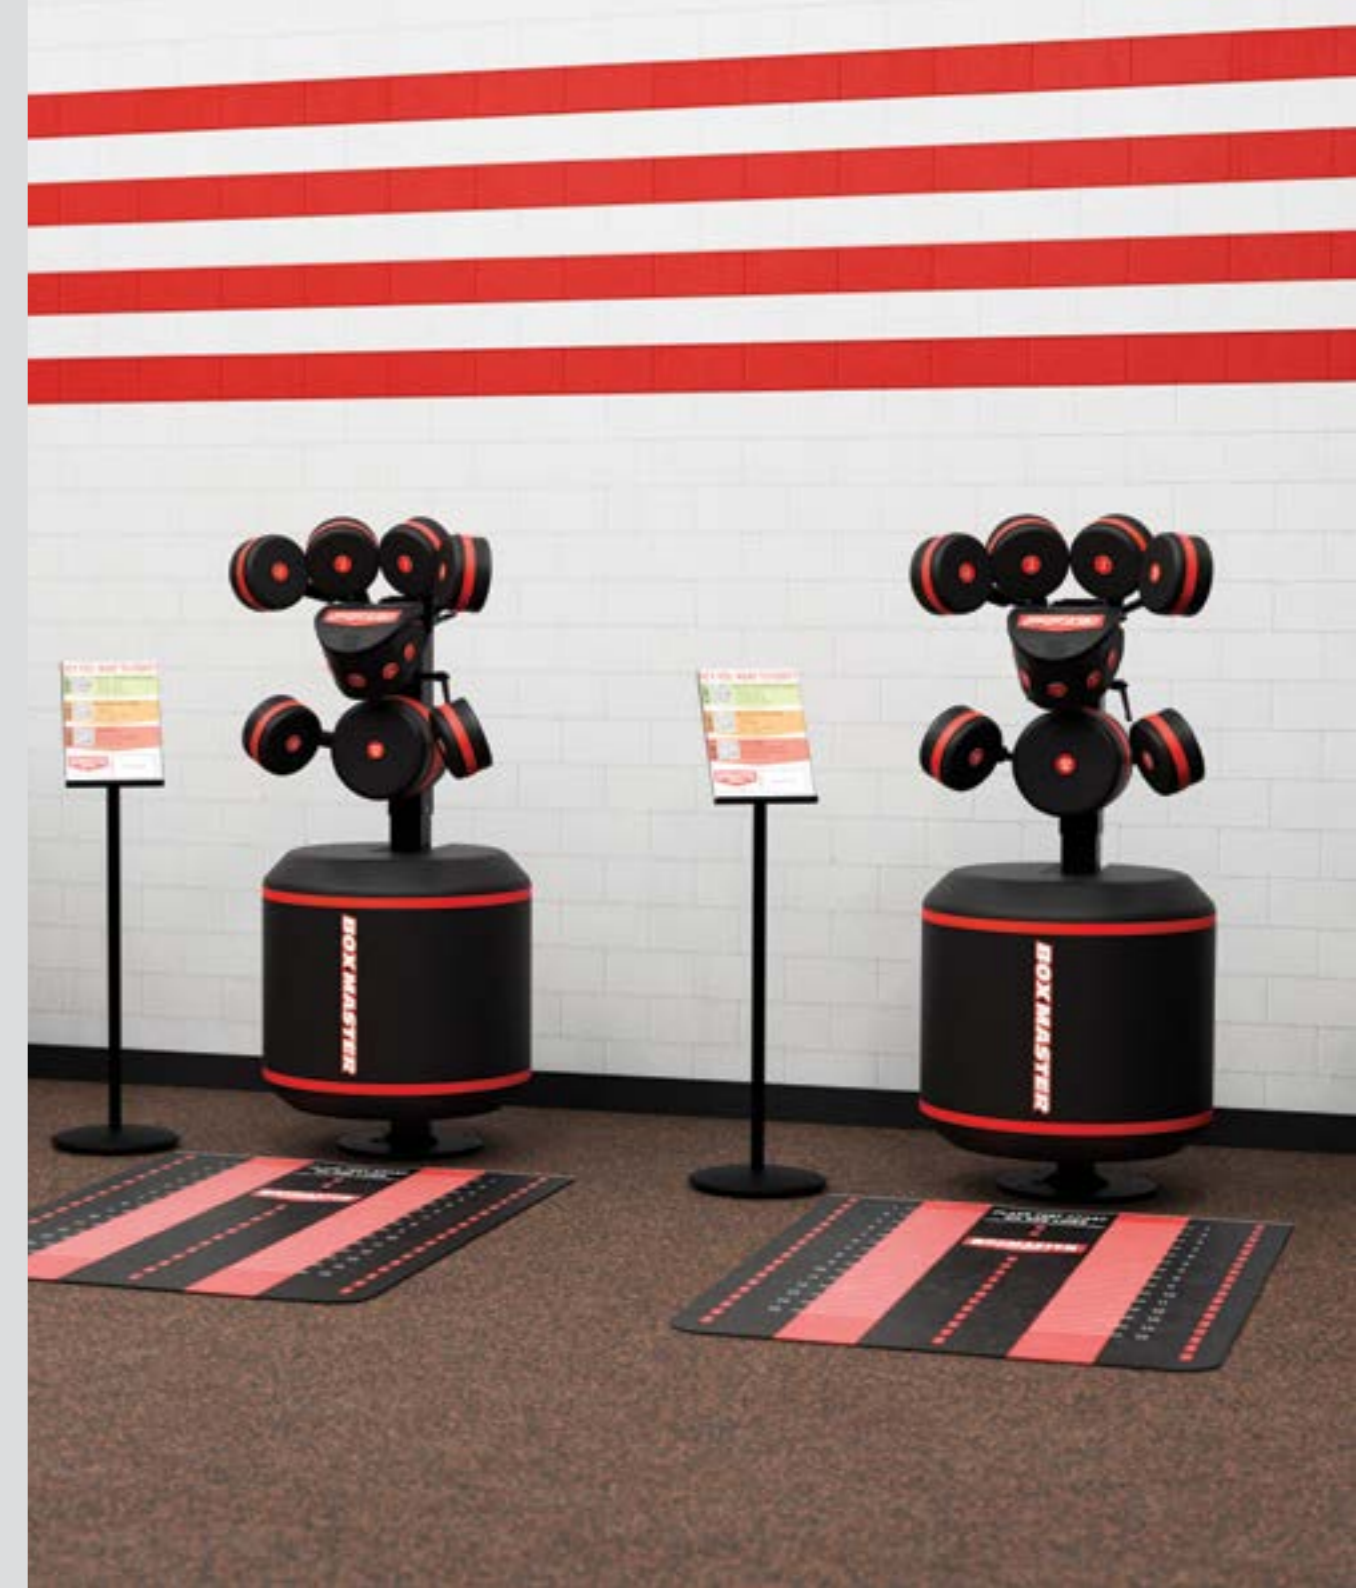

IMPACT SPORTS

Throwdown

FEATURES:

Versatile Base: Weighted base includes integrated handles for use as footholds during abdominal exercises and handholds for various workouts. These handles also serve as anchor points for resistance bands, straps, and battle ropes. The base can be filled with water, aqueous gel, sand, or steel shot for stability.

Advanced Shock Absorption: A dampening tank and elastic diaphragm reduce impact (absorbing stikes), prevent tipping with enhanced balance, and minimize injury risk.

HEIGHT	67" (171cm)
WIDTH	24" (61cm)
LENGTH	24" (61cm)
MACHINE WEIGHT	117 lbS (18.9 kg)

HEIGHT	82 in (208 cm)
WIDTH	33 in (84 cm)
LENGTH	30 in (76 cm)
MACHINE WEIGHT	222 lb (100 kg)

HEIGHT	82 in (208 cm)
WIDTH	75 in (185 cm)
LENGTH	73 in (183 cm)
MACHINE WEIGHT	1214lb (551 kg)

OPTIONAL

HEIGHT	11.7 in (29 cm)
WIDTH	42.9 in (108.8 cm)
LENGTH	109.6 in (278.5 cm)

HEIGHT	.12 in (3 mm)
WIDTH	51 in (1295 mm)
LENGTH	106 in (2692 mm)

HEIGHT	58.7 in (1492 mm)
WIDTH	15.7 in (400 mm)
LENGTH	15.7 in (400 mm)