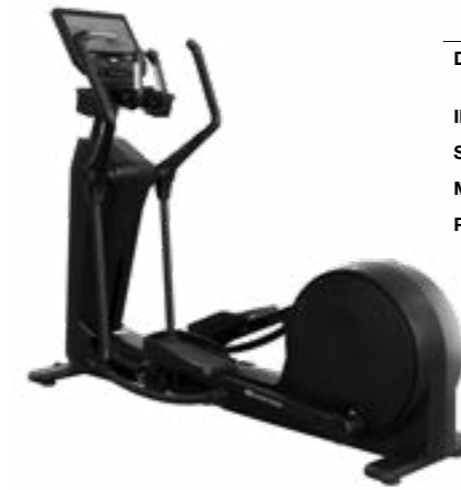

FEATURES:

Wireless phone charger
Apple + Samsung watch tap to pair for data tracking
Cup Holders

Star Trac 4TR

DIMENSIONS	81x 32 x 60 in (206 x 81 x 152 cm)
RUNNING SURFACE	60 x 22 in (152 x 55 cm)
INCLINE RANGE	0-15% max incline
SPEED RANGE	0.5 - 12.5 mph (0.5 - 20 kmh)
STEP-UP HEIGHT	7 in (17.8 cm)
PRODUCT WEIGHT	399 lb (181 kg)

**Light commercial rated*

FEATURES:

Wireless phone charger
Apple + Samsung watch tap to pair for data tracking
Cup Holders

Star Trac STRx

DIMENSIONS	81x 32 x 55 in (206 x 81 x 55 cm)
RUNNING SURFACE	60in x 22in (152cm x 55cm)
INCLINE RANGE	0-15% max incline
SPEED RANGE	0.5 - 12.5 mph (0.5 - 20 kmh)
STEP-UP HEIGHT	7 in (17.8 cm)
PRODUCT WEIGHT	370 lb (168 kg)

**Light commercial rated*

FEATURES:

Wireless phone charger
Apple + Samsung watch tap to pair for data tracking
Cup Holders

Ellipticals

Star Trac Climb Elliptical 8CE

DIMENSIONS	86 x 36 x 7 3in (219 x 91 x 185 cm)
INCLINE RANGE	0 - 20% max incline
STEP-UP HEIGHT	11 in (28 cm)
MOVEMENT ARMS	Articulating
PRODUCT WEIGHT	320 lb (145 kg)

FEATURES:

Wireless phone charger
Apple + Samsung watch tap to pair for data tracking
Cup Holders

Star Trac Rear Drive Elliptical 8RDE

DIMENSIONS	86 x 36 x 7 3in (219 x 91 x 185 cm)
STRIDE LENGTH	Fixed, 18 in (48 cm)
STEP-UP HEIGHT	11 in (28 cm)
MOVEMENT ARMS	Articulating
PRODUCT WEIGHT	320 lb (145 kg)