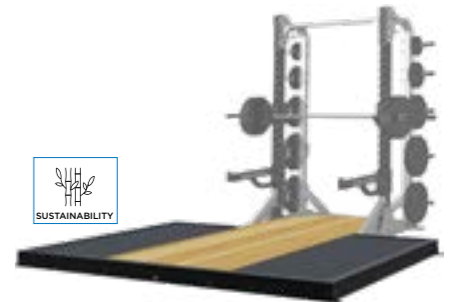

6' HD SVA Platform, LF Half Rack
9-HDP6D-LFHR

WIDTH	95 in (241 cm)
LENGTH	115 in (292 cm)
HEIGHT	4 in (10 cm)
PRODUCT WEIGHT	751 lb (341 kg)

*Platform shown with Life Fitness HD Elite Half Rack